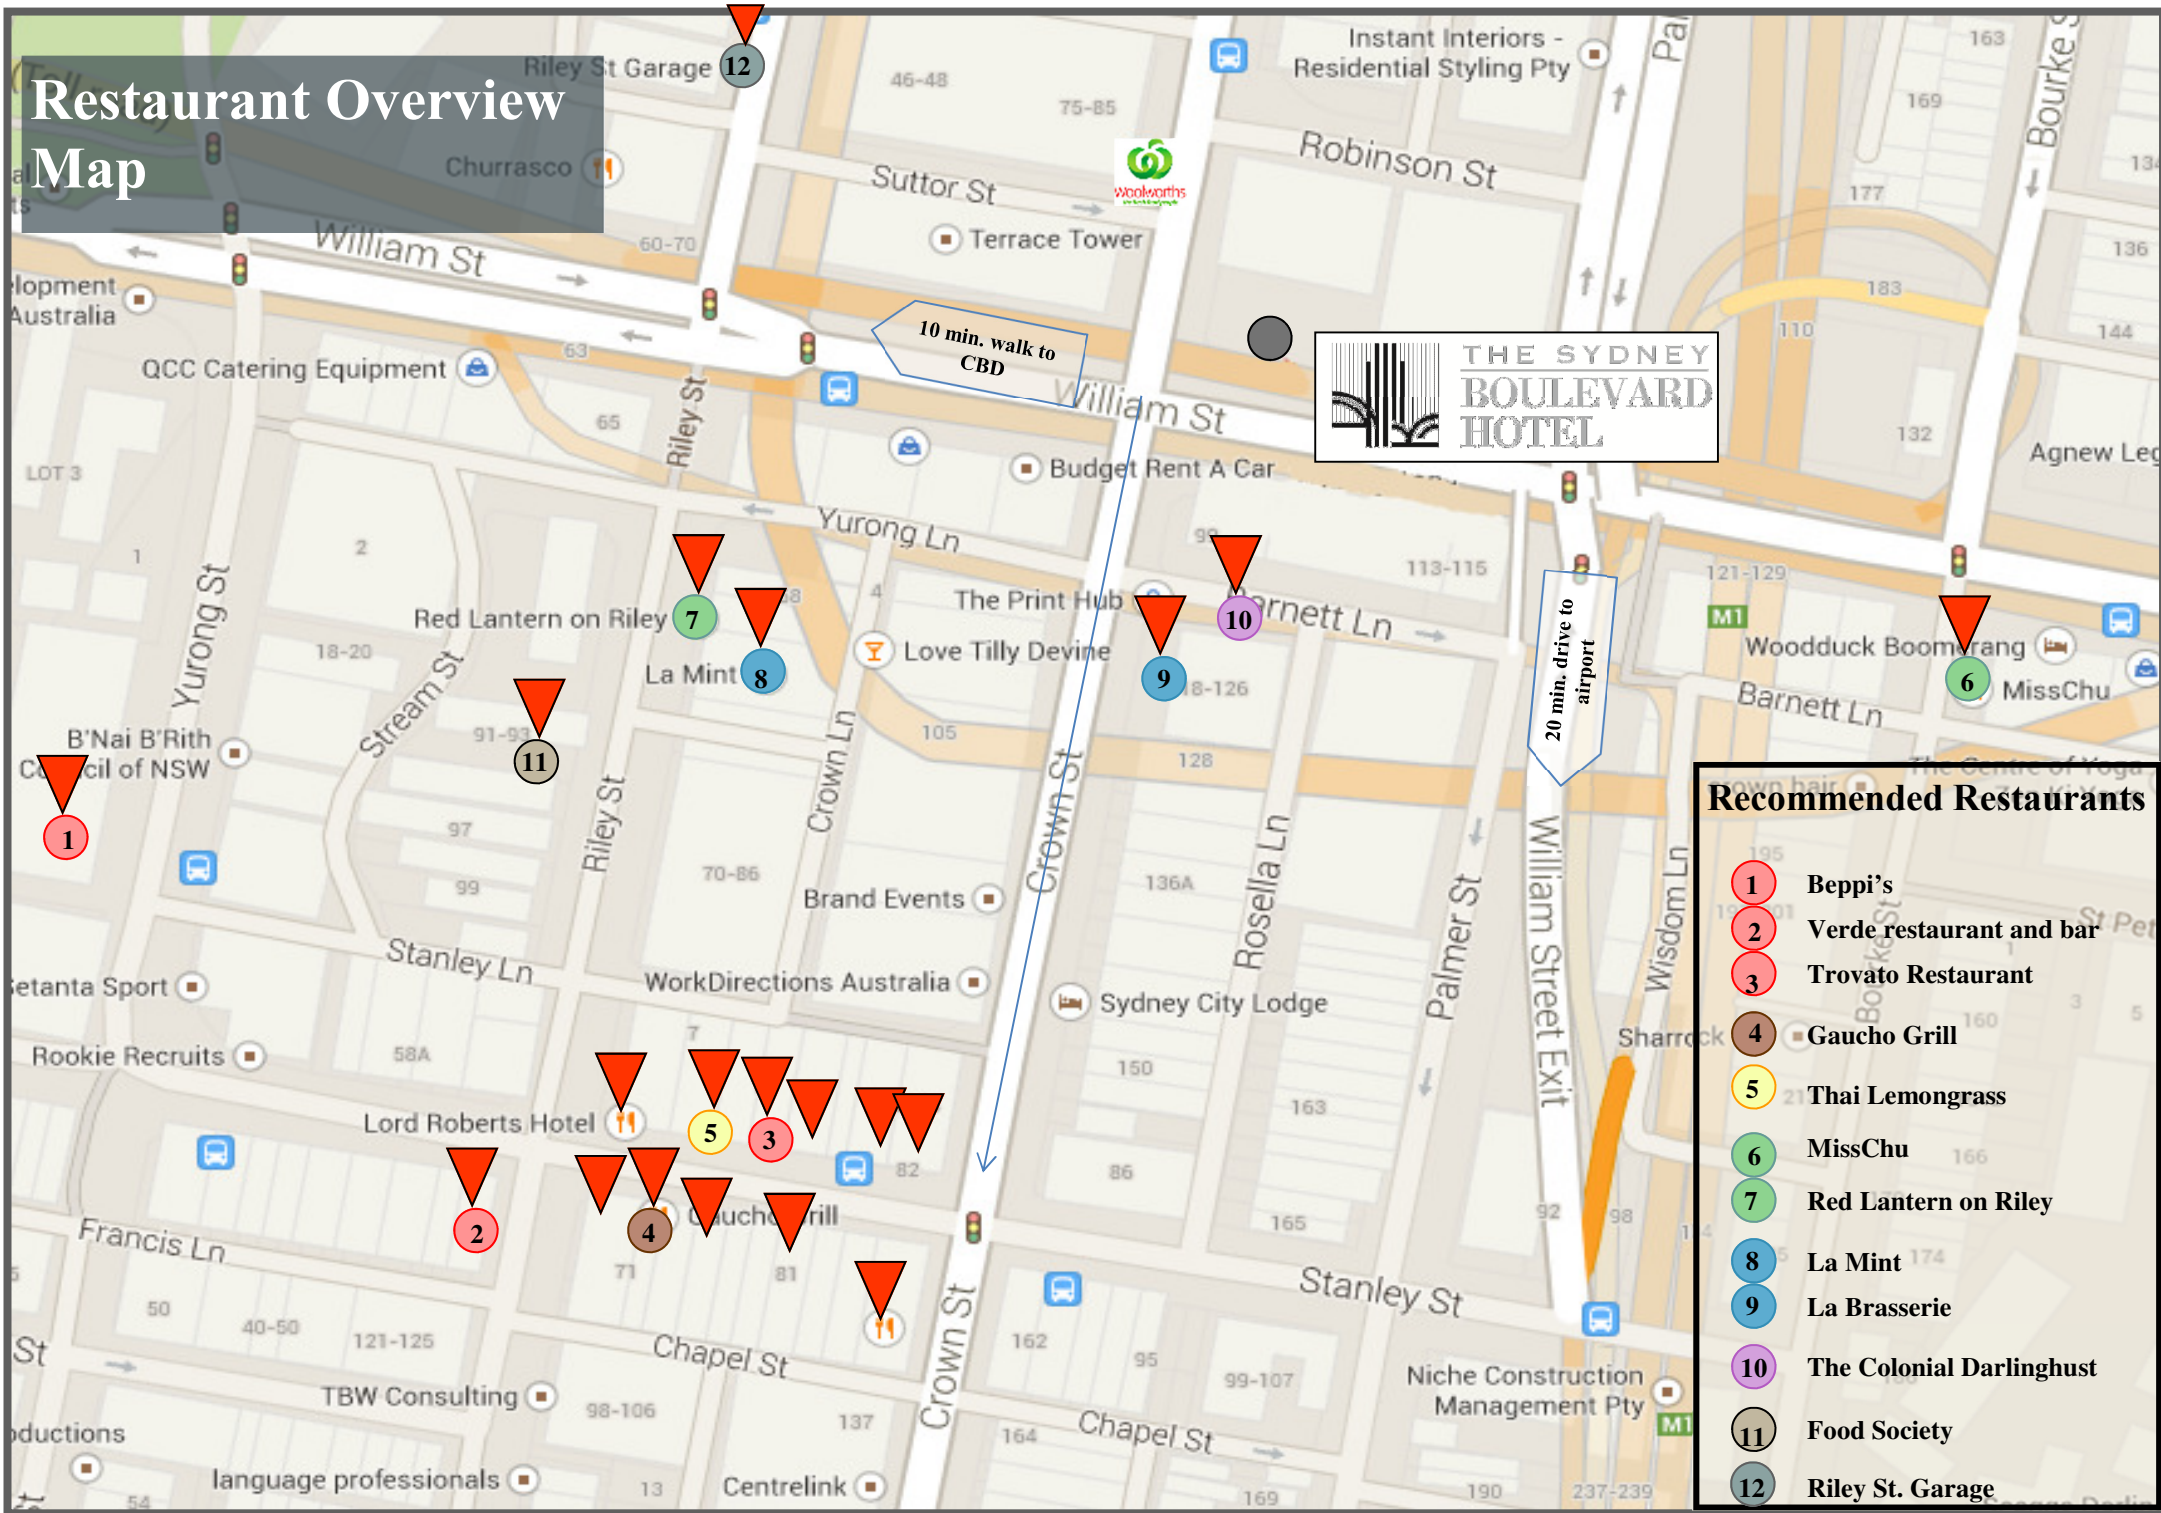

Harbour Tunnel
Entrance / Exit

EAST SYDNEY
PRIVATE
HOSPITAL

Robinson Street –
entrance parking

10 min. walk to
CBD

Exit Eastern
Distributor

Oxford St.

Restaurant Overview Map

Recommended Restaurants

- 1 Beppi's
- 2 Verde restaurant and bar
- 3 Trovato Restaurant
- 4 Gaucho Grill
- 5 Thai Lemongrass
- 6 MissChu
- 7 Red Lantern on Riley
- 8 La Mint
- 9 La Brasserie
- 10 The Colonial Darlinghurst
- 11 Food Society
- 12 Riley St. Garage